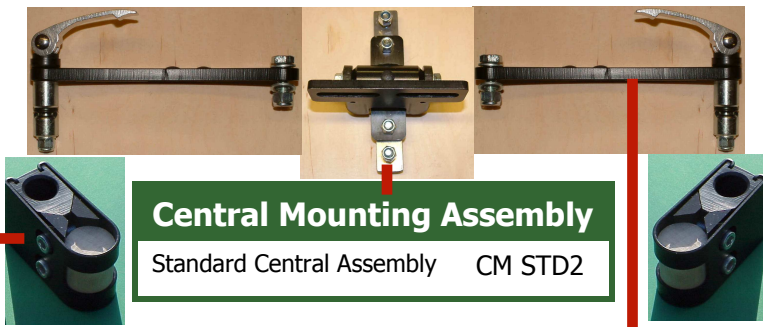

2

**V-Trak Mounts**

20/22/25 mm Dia.	MBRUE
20 mm Dia.	MBR20
22 mm Dia.	MBR22
25 mm Dia.	MBR25
32 mm Dia.	MBR32

**Central Mounting Assembly**

Standard Central Assembly CM STD2

or

**Universal Central Assembly**

Universal Central Assembly CM A

**V-Trak Arm Size Selector**

3

W'chair Back Width	Suggested Arm Size	W'chair Back Width	Suggested Arm Size
13"/330 mm	AM 125/125 mm	17"/430mm	AM 200/200 mm
14"/355 mm	AM 150/150 mm	18"/455mm	AM 225/225 mm
15"/380 mm	AM 150/150 mm	19"/480 mm	AM 225/225 mm
16"/405 mm	AM 175/175 mm	20"/510 mm	AM 250/250 mm