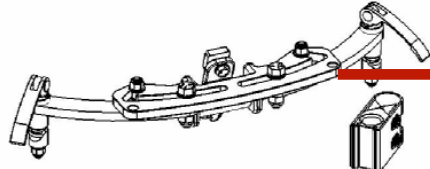

2

**V-Trak Mounts**

20/22/25 mm Dia.	MBRUE
20 mm Dia.	MBR20
22 mm Dia.	MBR22
25 mm Dia.	MBR25
32 mm Dia.	MBR32

**Central Mounting Assembly**

Standard Central Assembly CM STD2

or

**Universal Central Assembly**

Universal Central Assembly CM A

**V-Trak Arm Size Selector**

3

W'chair Back Width	Suggested Arm Size	W'chair Back Width	Suggested Arm Size
13"/330 mm	AM 125/125 mm	17"/430mm	AM 200/200 mm
14"/355 mm	AM 150/150 mm	18"/455mm	AM 225/225 mm
15"/380 mm	AM 150/150 mm	19"/480 mm	AM 225/225 mm
16"/405 mm	AM 175/175 mm	20"/510 mm	AM 250/250 mm

5

Back Size	Top/Bottom T-Track
1	TT-1
2	TT-2
3	TT-3
4	TT-4
5	TT-5